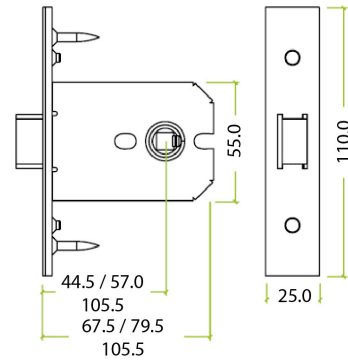

ZUKFD102 SERIES

Flat Dead Lock - 102mm c/w Forend and Strike

ZUKFD102PVD

ZUKFD102SS

TECHNICAL SPECIFICATION

PRODUCT FEATURES

- Solid brass deadbolt
- Sintered steel follower
- Short travel latch function
- Grip tight spring follower
- Includes plastic back box

CERTIFICATION

TECHNICAL

CODE	DESCRIPTION	FINISH
ZUKFD102PVD	Flat Dead Lock - 102mm c/w Forend and Strike	PVD
ZUKFD102SS	Flat Dead Lock - 102mm c/w Forend and Strike	Satin Stainless

ARCHITECTURAL HARDWARE