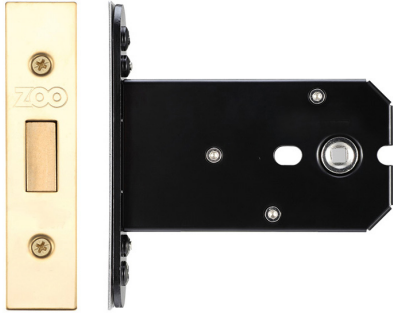

ZUKFD102 SERIES

Flat Dead Lock - 102mm c/w Forend and Strike

ZUKFD102PVD

ZUKFD102SS

TECHNICAL SPECIFICATION

PRODUCT FEATURES

- Solid brass deadbolt
- Sintered steel follower
- Short travel latch function
- Grip tight spring follower
- Includes plastic back box

CERTIFICATION

TECHNICAL

CODE	DESCRIPTION	FINISH
ZUKFD102PVD	Flat Dead Lock - 102mm c/w Forend and Strike	PVD
ZUKFD102SS	Flat Dead Lock - 102mm c/w Forend and Strike	Satin Stainless

ARCHITECTURAL HARDWARE