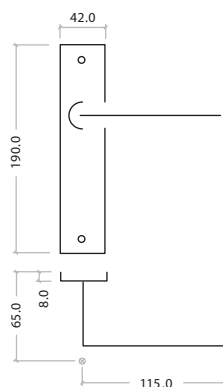

ROSSOMANIGLIE

ELEGANZA CON STILE

RM131 / 132 / 133

TECHNICAL SPECIFICATION

RM131CP

RM131EPSC

RM132CP

RM133SC

CODE	FINISH
RM131CP	Polished Chrome
RM131SC	Satin Chrome
RM131EPCP	Polished Chrome
RM131EPSC	Satin Chrome
RM132CP	Polished Chrome
RM132SC	Satin Chrome
RM133SC	Satin Chrome

SUITABLE

DIMENSIONS

SPECIFICATIONS

- Italian inspired design
- Zinc base material
- 42 x 190mm backplate
- Fixings included
- Suitable for 35 - 54mm thickness timber doors

CODE	DESCRIPTION	FINISHES	ADDITIONAL INFO.
RM131	Draco lever on lock backplate	CP / SC	57mm c/c
RM131EP	Draco lever on euro lock backplate	CP / SC	47.5mm c/c
RM132	Draco lever on latch backplate	CP / SC	
RM133	Draco lever on bathroom backplate	SC	57mm c/c