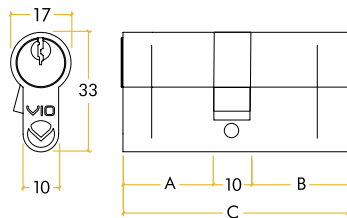

V10 EURO SINGLE CYLINDERS

A = Barrel size
B = 5mm
C = Total length

Barrel size starts from 25mm

V10 EURO DOUBLE CYLINDERS

A,B = Barrel size
C = Total length

Barrel size starts from 25mm

V10 EURO CYLINDER & TURN

A,B = Barrel size
C = Total length

Barrel size starts from 25mm

CODE	DESCRIPTION	FINISH
V10	10-Pin Euro / Oval / Scandinavian Oval Profile Cylinders	PB / PC / SC / BK / BR / SB / AB
	<p>For more information please contact us today: ERA Home Security T/A Zoo Hardware, Unit B, Dukes Drive, Kingmoor Park North, Carlisle, Cumbria CA6 4SH</p> <p>Call: 01228 672900 Fax: 01228 672928 Email: sales@zoo-hardware.co.uk Web: www.zoohardware.co.uk</p>	 <p>FM 668401 EMS 668402</p>