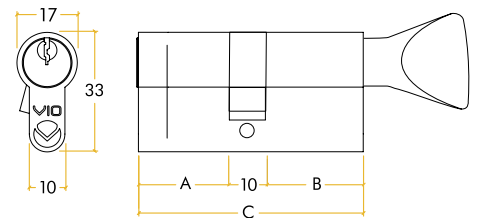

V10 EURO SINGLE CYLINDERS

A = Barrel size
B = 5mm
C = Total length

Barrel size starts from 25mm

V10 EURO DOUBLE CYLINDERS

A,B = Barrel size
C = Total length

Barrel size starts from 25mm

V10 EURO CYLINDER & TURN

A,B = Barrel size
C = Total length

Barrel size starts from 25mm

CODE	DESCRIPTION	FINISH
V10	10-Pin Euro / Oval / Scandinavian Oval Profile Cylinders	PB / PC / SC / BK / BR / SB / AB
	<p>For more information please contact us today: ERA Home Security T/A Zoo Hardware, Unit B, Dukes Drive, Kingmoor Park North, Carlisle, Cumbria CA6 4SH</p> <p>Call: 01228 672900 Fax: 01228 672928 Email: sales@zoo-hardware.co.uk Web: www.zoohardware.co.uk</p>	 <p>FM 668401 EMS 668402</p>