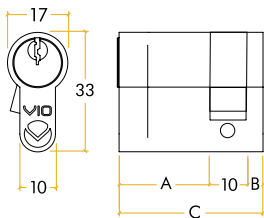

V10 EURO SINGLE CYLINDERS

A = Barrel size
B = 5mm
C = Total length

Barrel size starts from 25mm

V10 EURO DOUBLE CYLINDERS

A,B = Barrel size
C = Total length

Barrel size starts from 25mm

V10 EURO CYLINDER & TURN

A,B = Barrel size
C = Total length

Barrel size starts from 25mm

CODE	DESCRIPTION	FINISH
V10	10-Pin Euro / Oval / Scandinavian Oval Profile Cylinders	PB / PC / SC / BK / BR / SB / AB
	<p>For more information please contact us today: ERA Home Security T/A Zoo Hardware, Unit B, Dukes Drive, Kingmoor Park North, Carlisle, Cumbria CA6 4SH</p> <p>Call: 01228 672900 Fax: 01228 672928 Email: sales@zoo-hardware.co.uk Web: www.zoohardware.co.uk</p>	 <p>FM 668401 EMS 668402</p>