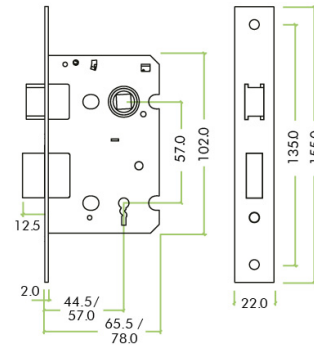

TECHNICAL

CODE	DESCRIPTION	FINISH
ZSC376SS	3 Lever Sash Lock 3" - Smaller Case	Satin Stainless
ZSC376PVD	3 Lever Sash Lock 3" - Smaller Case	PVD
ZSC376PS	3 Lever Sash Lock 3" - Smaller Case	Polished Stainless
ZSC376PCB	3 Lever Sash Lock 3" - Smaller Case	Powder Coat Black
ZSC376FB	3 Lever Sash Lock 3" - Smaller Case	Florentine Bronze
ZSC376SSKA	3 Lever Mortice Sash Lock, 76mm - Keyed alike with 321 - 57mm centres, square	Satin Stainless

ARCHITECTURAL HARDWARE

For more information please contact us today:

ERA Home Security T/A Zoo Hardware,
Unit B, Dukes Drive, Kingmoor Park North,
Carlisle, Cumbria CA6 4SH

Call: 01228 672900

Fax: 01228 672928

Email: sales@zoo-hardware.co.uk

Web: www.zoohardware.co.uk

ISO 9001
Quality
Management
Systems
CERTIFIED

ISO 14001
Environmental
Management
CERTIFIED

FM 668401

EMS 668402