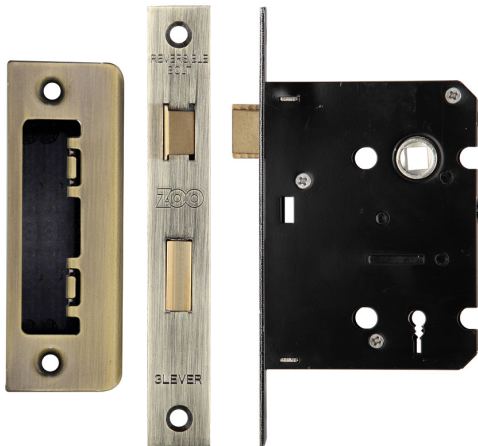

## ZSC376 SERIES

### 3 Lever Sash Lock 3" - Smaller Case

ZSC376PVD

ZSC376FB

### PRODUCT FEATURES

- 57mm c/c
- BS EN 1634-1

### TECHNICAL

CODE	DESCRIPTION	FINISH
ZSC376SS	3 Lever Sash Lock 3" - Smaller Case	Satin Stainless
ZSC376PVD	3 Lever Sash Lock 3" - Smaller Case	PVD
ZSC376PS	3 Lever Sash Lock 3" - Smaller Case	Polished Stainless
ZSC376PCB	3 Lever Sash Lock 3" - Smaller Case	Powder Coat Black
ZSC376FB	3 Lever Sash Lock 3" - Smaller Case	Florentine Bronze
ZSC376SSKA	3 Lever Mortice Sash Lock, 76mm - Keyed alike with 321 - 57mm centres, square	Satin Stainless