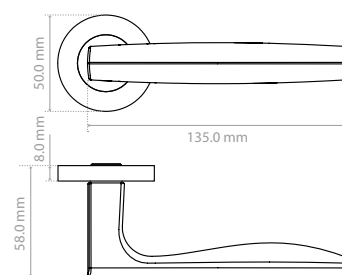

SUITABILITY

STANDARDS

TECHNICAL

CODE	DESCRIPTION	FINISH
RM140CP	Apennine lever on rose	Polished Chrome
RM140SC	Apennine lever on rose	Satin Chrome
RM140OMB	Apennine lever on rose	Oscuro Matt Black
RM140PCW	Apennine lever on rose	Powder Coated White
RM140SB	Apennine lever on rose	Satin Brass
RM140AB	Apennine lever on rose	Antique Brass

ZOO
ARCHITECTURAL HARDWARE

For more information please contact us today:

ERA Home Security T/A Zoo Hardware,
Unit B, Dukes Drive, Kingmoor Park North,
Carlisle, Cumbria CA6 4SH

Call: 01228 672900
Fax: 01228 672928
Email: sales@zoo-hardware.co.uk
Web: www.zoohardware.co.uk