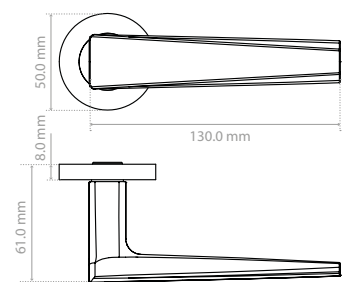

SUITABILITY

STANDARDS

TECHNICAL

CODE	DESCRIPTION	FINISH
RM150CP	Veloce lever on rose	Polished Chrome
RM150SC	Veloce lever on rose	Satin Chrome
RM150OMB	Veloce lever on rose	Oscuro Matt Black
RM150PCW	Veloce lever on rose	Powder Coated White
RM150SB	Veloce lever on rose	Satin Brass
RM150AB	Veloce lever on rose	Antique Brass

ZOO
ARCHITECTURAL HARDWARE

For more information please contact us today:

ERA Home Security T/A Zoo Hardware,
Unit B, Dukes Drive, Kingmoor Park North,
Carlisle, Cumbria CA6 4SH

Call: 01228 672900
Fax: 01228 672928
Email: sales@zoo-hardware.co.uk
Web: www.zoohardware.co.uk