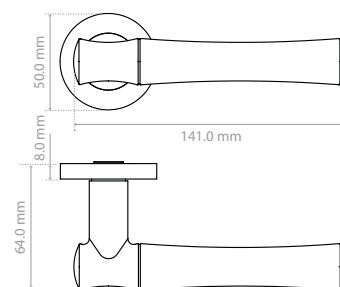

SUITABILITY

STANDARDS

TECHNICAL

CODE	DESCRIPTION	FINISH
RM160CP	Aldo lever on rose	Polished Chrome
RM160SC	Aldo lever on rose	Satin Chrome
RM160OMB	Aldo lever on rose	Oscuro Matt Black
RM160PCW	Aldo lever on rose	Powder Coated White
RM160SB	Aldo lever on rose	Satin Brass
RM160AB	Aldo lever on rose	Antique Brass

ZOO
ARCHITECTURAL HARDWARE

For more information please contact us today:

ERA Home Security T/A Zoo Hardware,
Unit B, Dukes Drive, Kingmoor Park North,
Carlisle, Cumbria CA6 4SH

Call: 01228 672900
Fax: 01228 672928
Email: sales@zoo-hardware.co.uk
Web: www.zoohardware.co.uk