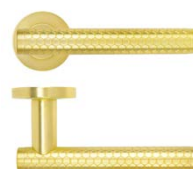

RM170

SECONDA EDIZIONE

RM170AB

RM170CP

RM170SC

RM170OMB

RM170PCW

RM170SB

RM170AB

## SPECIFICATION

- Full zinc construction
- 50mm x 8mm round sprung rose
- 4 point fixing inner rose
- Screw on rose cover
- Supplied with wood screws and bolt through fixings
- Suitable for 35mm - 54mm doors, without the need for break off screws
- Improved allen key for easier installation
- Grub screw on underside of lever
- No plastic packaging