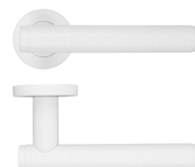

RM170

SECONDA EDIZIONE

RM170AB

RM170CP

RM170SC

RM170OMB

RM170PCW

RM170SB

## SPECIFICATION

- Full zinc construction
- 50mm x 8mm round sprung rose
- 4 point fixing inner rose
- Screw on rose cover
- Supplied with wood screws and bolt through fixings
- Suitable for 35mm - 54mm doors, without the need for break off screws
- Improved allen key for easier installation
- Grub screw on underside of lever
- No plastic packaging