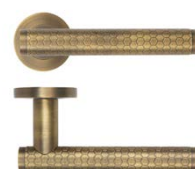

RM170

SECONDA EDIZIONE

RM170AB

RM170CP

RM170SC

RM170OMB

RM170PCW

RM170SB

RM170AB

## SPECIFICATION

- Full zinc construction
- 50mm x 8mm round sprung rose
- 4 point fixing inner rose
- Screw on rose cover
- Supplied with wood screws and bolt through fixings
- Suitable for 35mm - 54mm doors, without the need for break off screws
- Improved allen key for easier installation
- Grub screw on underside of lever
- No plastic packaging

## TECHNICAL

CODE	DESCRIPTION	FINISH
RM170CP	Favo lever on rose	Polished Chrome
RM170SC	Favo lever on rose	Satin Chrome
RM170OMB	Favo lever on rose	Oscuro Matt Black
RM170PCW	Favo lever on rose	Powder Coated White
RM170SB	Favo lever on rose	Satin Brass
RM170AB	Favo lever on rose	Antique Brass