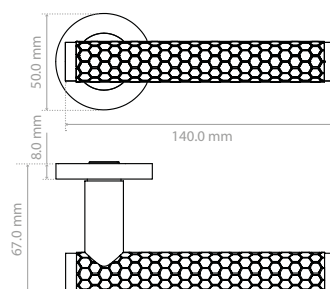

SUITABILITY

STANDARDS

TECHNICAL

CODE	DESCRIPTION	FINISH
RM170CP	Favo lever on rose	Polished Chrome
RM170SC	Favo lever on rose	Satin Chrome
RM170OMB	Favo lever on rose	Oscuro Matt Black
RM170PCW	Favo lever on rose	Powder Coated White
RM170SB	Favo lever on rose	Satin Brass
RM170AB	Favo lever on rose	Antique Brass

ZOO
ARCHITECTURAL HARDWARE

For more information please contact us today:

ERA Home Security T/A Zoo Hardware,
Unit B, Dukes Drive, Kingmoor Park North,
Carlisle, Cumbria CA6 4SH

Call: 01228 672900
Fax: 01228 672928
Email: sales@zoo-hardware.co.uk
Web: www.zoohardware.co.uk