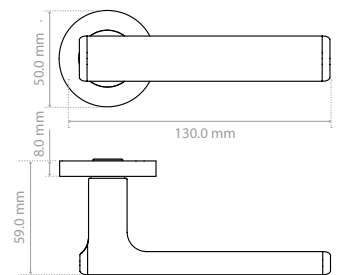

CODE	DESCRIPTION	FINISH
RM180CP	Frigo lever on rose	Polished Chrome
RM180SC	Frigo lever on rose	Satin Chrome
RM180OMB	Frigo lever on rose	Oscuro Matt Black
RM180PCW	Frigo lever on rose	Powder Coated White
RM180SB	Frigo lever on rose	Satin Brass
RM180AB	Frigo lever on rose	Antique Brass

ZOO
ARCHITECTURAL HARDWARE

For more information please contact us today:

ERA Home Security T/A Zoo Hardware,
Unit B, Dukes Drive, Kingmoor Park North,
Carlisle, Cumbria CA6 4SH

Call: 01228 672900
Fax: 01228 672928
Email: sales@zoo-hardware.co.uk
Web: www.zoohardware.co.uk