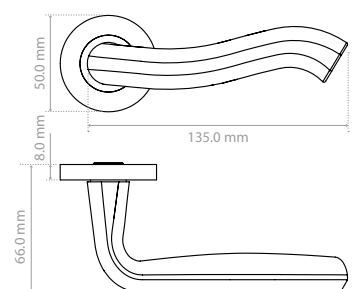

RM190AB

SPECIFICATION

- Full zinc construction
- 50mm x 8mm round sprung rose
- 4 point fixing inner rose
- Screw on rose cover
- Supplied with wood screws and bolt through fixings
- Suitable for 35mm - 54mm doors, without the need for break off screws
- Improved allen key for easier installation
- Grub screw on underside of lever
- No plastic packaging

SUITABILITY

STANDARDS

TECHNICAL

CODE	DESCRIPTION	FINISH
RM190CP	Rococo lever on rose	Polished Chrome
RM190SC	Rococo lever on rose	Satin Chrome
RM190OMB	Rococo lever on rose	Oscuro Matt Black
RM190PCW	Rococo lever on rose	Powder Coated White
RM190SB	Rococo lever on rose	Satin Brass
RM190AB	Rococo lever on rose	Antique Brass