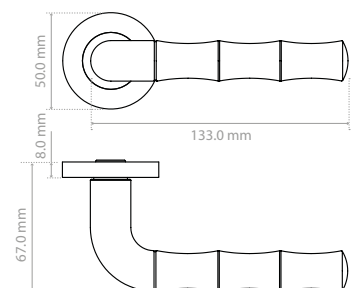

RM200AB

SPECIFICATION

- Full zinc construction
- 50mm x 8mm round sprung rose
- 4 point fixing inner rose
- Screw on rose cover
- Supplied with wood screws and bolt through fixings
- Suitable for 35mm - 54mm doors, without the need for break off screws
- Improved allen key for easier installation
- Grub screw on underside of lever
- No plastic packaging

SUITABILITY

STANDARDS

TECHNICAL

CODE	DESCRIPTION	FINISH
RM200CP	Vasco lever on rose	Polished Chrome
RM200SC	Vasco lever on rose	Satin Chrome
RM200OMB	Vasco lever on rose	Oscuro Matt Black
RM200PCW	Vasco lever on rose	Powder Coated White
RM200SB	Vasco lever on rose	Satin Brass
RM200AB	Vasco lever on rose	Antique Brass