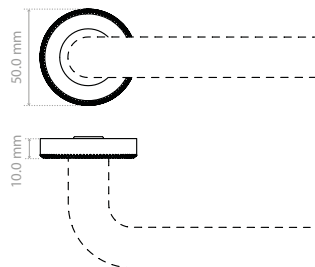

SUITABILITY

STANDARDS

TECHNICAL