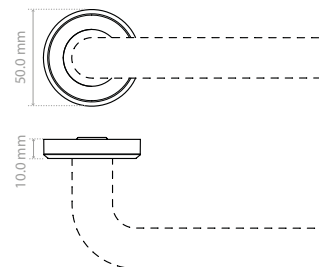

RMSR02AB

SPECIFICATION

- Full zinc construction
- 50mm dia. x 10mm
- Screw on rose cover
- Replacement rose pack sold as pairs
- No plastic packaging

SUITABILITY

STANDARDS

TECHNICAL

PLEASE NOTE:

The RMSR01, RMSR02, RMSQSR03, RMSR & RMSRT are suitable for the following levers: RM010, RM050, RM060, RM090, RM140, RM190 & RM200. To combine with the RM150, RM160, RM170, RM180 & RM210 levers, please speak to Zoo sales to arrange a custom order.