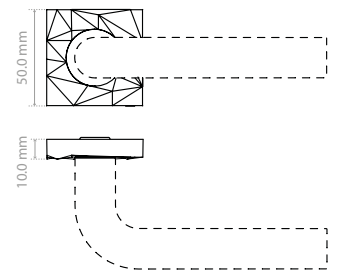

SUITABILITY

STANDARDS

TECHNICAL