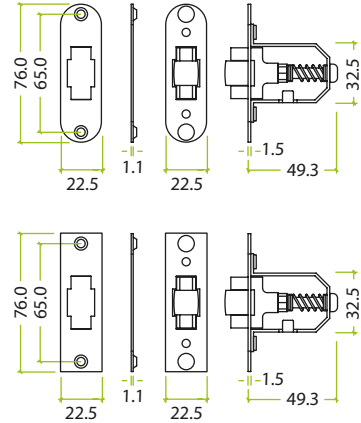

## TECHNICAL SPECIFICATION

### PRODUCT FEATURES

- 76 x 22.5mm forend
- Depth 49mm
- Adjustable brass roller latch
- Concealed adjustment
- Supplied with matching strike plate and fixing screws
- 10 Year Mechanical Guarantee

### TECHNICAL

CODE	DESCRIPTION	FINISH
ZRL76SS	Adjustable roller latch - square	Satin Stainless
ZRL76PSS	Adjustable roller latch - square	Polished Stainless
ZRL76PB	Adjustable roller latch - square	PVD Brass
ZRL76PN	Adjustable roller latch - square	Polished Nickel
ZRL76RSS	Adjustable roller latch - radius	Satin Stainless
	<p><b>For more information please contact us today:</b>            ERA Home Security T/A Zoo Hardware,            Unit B, Dukes Drive, Kingmoor Park North,            Carlisle, Cumbria CA6 4SH</p> <p><b>Call: 01228 672900</b>  <b>Fax: 01228 672928</b>  <b>Email: sales@zoo-hardware.co.uk</b>  <b>Web: www.zoohardware.co.uk</b></p>	 <p>FM 668401 EMS 668402</p>