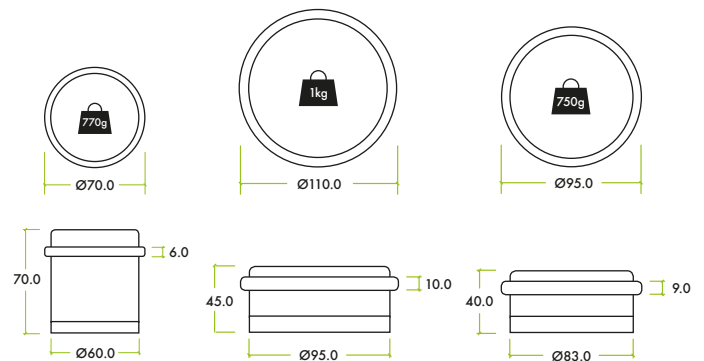

SATIN CHROME

ZAB301

SATIN CHROME

ZAB302

SATIN CHROME

PRODUCT SPECIFICATIONS

- Portable door stop
- Non-slip rubber base
- Available in three sizes

TECHNICAL

CODE	DESCRIPTION	FINISH	ADDITIONAL INFO.
ZAB300	Portable door stop - 70mm h x 70mm dia.	SC	Weight 770g
ZAB301	Portable door stop - 45mm h x 110mm dia.	SC	Weight 1kg
ZAB302	Portable door stop - 40mm h x 95mm dia.	SC	Weight 750g