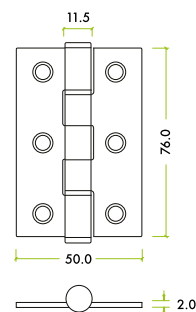

ZHSSW232

ZHSSW232SS

ZHSSW232PS

SPECIFICATION

- Dimensions : 76 x 50 x 2mm
- Grade 201 stainless steel
- Fire tested suitable for 30 & 60 minute timber doors

SUITABILITY

STANDARDS

TECHNICAL

CODE	DESCRIPTION	FINISH
ZHSSW232SS	Washed Hinge SSS 201	Satin Stainless
ZHSSW232PS	Washed Hinge SSS 201	Polished Stainless

For more information please contact us today:

ERA Home Security T/A Zoo Hardware,
Unit B, Dukes Drive, Kingmoor Park North,
Carlisle, Cumbria CA6 4SH