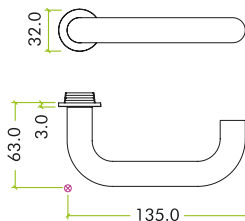

SUITABILITY

STANDARDS

TECHNICAL