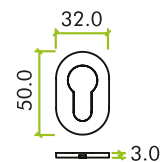

SPECIFICATION

- Innovative magnetic stainless steel 2 part rose system
- Euro profile escutcheons
- Fixing screws supplied
- NO plastic packaging

SUITABILITY

STANDARDS

TECHNICAL

CODE	DESCRIPTION	FINISH
RT001-MINI-PCB	Euro profile escutcheon - Rosso mini - 50 x 32 x 3mm	Powder Coated Black
RT001-MINI-PCW	Euro profile escutcheon - Rosso mini - 50 x 32 x 3mm	Powder Coated White
RT001-MINI-PVDBZ	Euro profile escutcheon - Rosso mini - 50 x 32 x 3mm	PVD Bronze
RT001-MINI-PVDSB	Euro profile escutcheon - Rosso mini - 50 x 32 x 3mm	PVD Satin Brass
RT001-MINI-PVDBLK	Euro profile escutcheon - Rosso mini - 50 x 32 x 3mm	PVD Black
RT001-MINI-AB	Euro profile escutcheon - Rosso mini - 50 x 32 x 3mm	Antique Brass