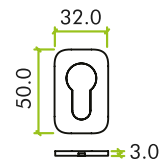

STANDARDS

TECHNICAL