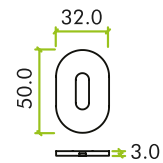

STANDARDS

TECHNICAL