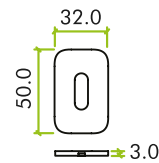

STANDARDS

TECHNICAL