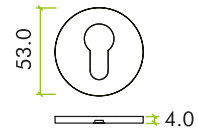

RT001-SLIM-SSS

SPECIFICATION

- Euro profile escutcheons
- Fixing screws supplied
- Stainless steel push-on cover
- NO plastic packaging

SUITABILITY

STANDARDS

TECHNICAL

CODE	DESCRIPTION	FINISH
RT001-SLIM-PCB	Euro profile escutcheon - Rosso slim - 4mm	Powder Coated Black
RT001-SLIM-PCW	Euro profile escutcheon - Rosso slim - 4mm	Powder Coated White
RT001-SLIM-PVDBZ	Euro profile escutcheon - Rosso slim - 4mm	PVD Bronze
RT001-SLIM-PVDSB	Euro profile escutcheon - Rosso slim - 4mm	PVD Satin Brass
RT001-SLIM-PVDBLK	Euro profile escutcheon - Rosso slim - 4mm	PVD Black
RT001-SLIM-AB	Euro profile escutcheon - Rosso slim - 4mm	Antique Brass
RT001-SLIM-SSS	Euro profile escutcheon - Rosso slim - 4mm	Satin Stainless Steel