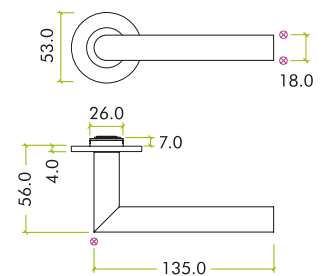

TECHNICAL SPECIFICATION SHEET

RT010-SLIM

RT010-SLIM-PVDSB

RT010-SLIM-PCB

RT010-SLIM-PCW

RT010-SLIM-PVDBZ

RT010-SLIM-PVDBLK

RT010-SLIM-AB

RT010-SLIM-SSS

SPECIFICATION

- Stainless Steel Push-on Rose
- 53mm x 4mm round sprung rose
- SS304 stainless steel
- 6 point fixing inner rose
- Supplied with bolt through & wood screw fixings
- Suitable for 35-54mm doors
- Improved allen key for easier installation
- Grub screw on underside of lever
- NO plastic packaging

SUITABILITY

STANDARDS

TECHNICAL

CODE	DESCRIPTION	FINISH
RT010-SLIM-PCB	Lugano lever on 4mm round slim sprung rose	Powder Coated Black
RT010-SLIM-PCW	Lugano lever on 4mm round slim sprung rose	Powder Coated White
RT010-SLIM-PVDBZ	Lugano lever on 4mm round slim sprung rose	PVD Bronze
RT010-SLIM-PVDSB	Lugano lever on 4mm round slim sprung rose	PVD Satin Brass
RT010-SLIM-PVDBLK	Lugano lever on 4mm round slim sprung rose	PVD Black
RT010-SLIM-AB	Lugano lever on 4mm round slim sprung rose	Antique Brass
RT010-SLIM-SSS	Lugano lever on 4mm round slim sprung rose	Satin Stainless Steel