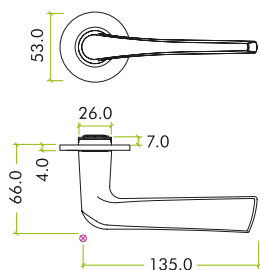

SUITABILITY

STANDARDS

TECHNICAL