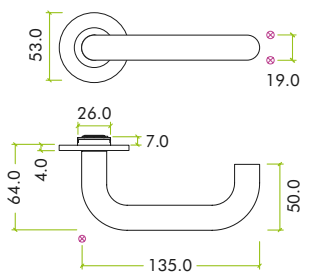

TECHNICAL SPECIFICATION SHEET

ROSSOTECNICA
ACCIAIO CON STILE

RT030-SLIM

RT030-SLIM-PCB

RT030-SLIM-PCW

RT030-SLIM-PVDSB

RT030-SLIM-PVDBZ

RT030-SLIM-PVDBLK

RT030-SLIM-AB

RT030-SLIM-SSS

SPECIFICATION

- Stainless Steel Push-on Rose
- 53mm x 4mm round sprung rose
- SS304 stainless steel
- 19mm diameter tube
- Complies with the design requirements of BS8300
- 6 point fixing inner rose
- Supplied with bolt through & wood screw fixings
- Suitable for 35-54mm doors
- Improved allen key for easier installation
- Grub screw on underside of lever
- NO plastic packaging

SUITABILITY

STANDARDS

TECHNICAL

CODE	DESCRIPTION	FINISH
RT030-SLIM-PCB	Maggiore lever on 4mm round slim sprung rose	Powder Coated Black
RT030-SLIM-PCW	Maggiore lever on 4mm round slim sprung rose	Powder Coated White
RT030-SLIM-PVDBZ	Maggiore lever on 4mm round slim sprung rose	PVD Bronze
RT030-SLIM-PVDSB	Maggiore lever on 4mm round slim sprung rose	PVD Satin Brass
RT030-SLIM-PVDBLK	Maggiore lever on 4mm round slim sprung rose	PVD Black
RT030-SLIM-AB	Maggiore lever on 4mm round slim sprung rose	Antique Brass
RT030-SLIM-SSS	Maggiore lever on 4mm round slim sprung rose	Satin Stainless Steel