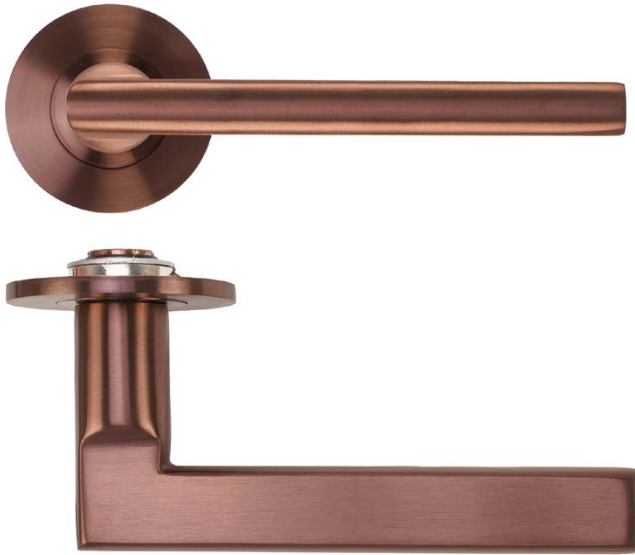

## RT040-SLIM

RT040-SLIM-PVDBZ

RT040-SLIM-PCB

RT040-SLIM-PCW

RT040-SLIM-AB

RT040-SLIM-PVDBLK

RT040-SLIM-PVDSB

### SPECIFICATION

- Stainless Steel Push-on Rose
- 53mm x 4mm round sprung rose
- SS304 stainless steel
- 6 point fixing inner rose
- Supplied with bolt through & wood screw fixings
- Suitable for 35-54mm doors
- Improved allen key for easier installation
- Grub screw on underside of lever
- NO plastic packaging

### TECHNICAL

CODE	DESCRIPTION	FINISH
RT040-SLIM-PCB	Varese lever on 4mm round slim sprung rose	Powder Coated Black
RT040-SLIM-PCW	Varese lever on 4mm round slim sprung rose	Powder Coated White
RT040-SLIM-PVDBZ	Varese lever on 4mm round slim sprung rose	PVD Bronze
RT040-SLIM-PVDSB	Varese lever on 4mm round slim sprung rose	PVD Satin Brass
RT040-SLIM-PVDBLK	Varese lever on 4mm round slim sprung rose	PVD Black
RT040-SLIM-AB	Varese lever on 4mm round slim sprung rose	Antique Brass