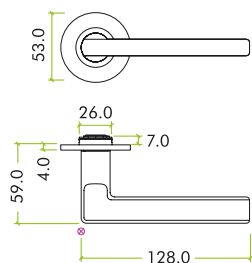

### SPECIFICATION

- Stainless Steel Push-on Rose
- 53mm x 4mm round sprung rose
- SS304 stainless steel
- 6 point fixing inner rose
- Supplied with bolt through & wood screw fixings
- Suitable for 35-54mm doors
- Improved allen key for easier installation
- Grub screw on underside of lever
- NO plastic packaging

### SUITABILITY

### TECHNICAL

CODE	DESCRIPTION	FINISH
RT040-SLIM-PCB	Varese lever on 4mm round slim sprung rose	Powder Coated Black
RT040-SLIM-PCW	Varese lever on 4mm round slim sprung rose	Powder Coated White
RT040-SLIM-PVDBZ	Varese lever on 4mm round slim sprung rose	PVD Bronze
RT040-SLIM-PVDSB	Varese lever on 4mm round slim sprung rose	PVD Satin Brass
RT040-SLIM-PVDBLK	Varese lever on 4mm round slim sprung rose	PVD Black
RT040-SLIM-AB	Varese lever on 4mm round slim sprung rose	Antique Brass