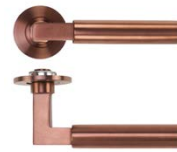

TECHNICAL SPECIFICATION SHEET

RT050-SLIM

RT050-SLIM-PVDBLK

RT050-SLIM-AB

RT050-SLIM-PCW

RT050-SLIM-PVDBZ

RT050-SLIM-PCB

RT050-SLIM-PVDSB

SPECIFICATION

- Stainless Steel Push-on Rose
- 53mm x 4mm round sprung rose
- SS304 stainless steel
- 6 point fixing inner rose
- Supplied with bolt through & wood screw fixings
- Suitable for 35-54mm doors
- Improved allen key for easier installation
- Grub screw on underside of lever
- NO plastic packaging

SUITABILITY

STANDARDS

TECHNICAL

CODE	DESCRIPTION	FINISH
RT050-SLIM-PCB	Garda lever on 4mm round slim sprung rose	Powder Coated Black
RT050-SLIM-PCW	Garda lever on 4mm round slim sprung rose	Powder Coated White
RT050-SLIM-PVDBZ	Garda lever on 4mm round slim sprung rose	PVD Bronze
RT050-SLIM-PVDSB	Garda lever on 4mm round slim sprung rose	PVD Satin Brass
RT050-SLIM-PVDBLK	Garda lever on 4mm round slim sprung rose	PVD Black
RT050-SLIM-AB	Garda lever on 4mm round slim sprung rose	Antique Brass