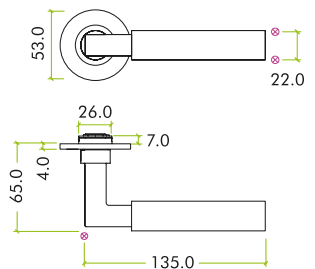

TECHNICAL SPECIFICATION SHEET

RT050-SLIM

RT050-SLIM-PVDBLK

RT050-SLIM-AB

RT050-SLIM-PCW

RT050-SLIM-PVDBZ

RT050-SLIM-PCB

RT050-SLIM-PVDSB

SPECIFICATION

- Stainless Steel Push-on Rose
- 53mm x 4mm round sprung rose
- SS304 stainless steel
- 6 point fixing inner rose
- Supplied with bolt through & wood screw fixings
- Suitable for 35-54mm doors
- Improved allen key for easier installation
- Grub screw on underside of lever
- NO plastic packaging

SUITABILITY

STANDARDS

TECHNICAL

CODE	DESCRIPTION	FINISH
RT050-SLIM-PCB	Garda lever on 4mm round slim sprung rose	Powder Coated Black
RT050-SLIM-PCW	Garda lever on 4mm round slim sprung rose	Powder Coated White
RT050-SLIM-PVDBZ	Garda lever on 4mm round slim sprung rose	PVD Bronze
RT050-SLIM-PVDSB	Garda lever on 4mm round slim sprung rose	PVD Satin Brass
RT050-SLIM-PVDBLK	Garda lever on 4mm round slim sprung rose	PVD Black
RT050-SLIM-AB	Garda lever on 4mm round slim sprung rose	Antique Brass