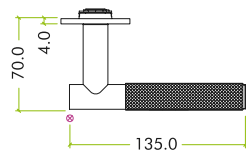

TECHNICAL

CODE	DESCRIPTION	FINISH
RT060-SLIM-PCB	Orta lever on 4mm round slim sprung rose	Powder Coated Black
RT060-SLIM-PCW	Orta lever on 4mm round slim sprung rose	Powder Coated White
RT060-SLIM-PVDBZ	Orta lever on 4mm round slim sprung rose	PVD Bronze
RT060-SLIM-PVDSB	Orta lever on 4mm round slim sprung rose	PVD Satin Brass
RT060-SLIM-PVDBLK	Orta lever on 4mm round slim sprung rose	PVD Black
RT060-SLIM-AB	Orta lever on 4mm round slim sprung rose	Antique Brass

ZOO
ARCHITECTURAL HARDWARE

For more information please contact us today:

ERA Home Security T/A Zoo Hardware,
Unit B, Dukes Drive, Kingmoor Park North,
Carlisle, Cumbria CA6 4SH

Call: 01228 672900
Fax: 01228 672928
Email: sales@zoo-hardware.co.uk
Web: www.zoohardware.co.uk