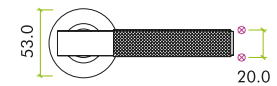

TECHNICAL

CODE	DESCRIPTION	FINISH
RT060-SLIM-PCB	Orta lever on 4mm round slim sprung rose	Powder Coated Black
RT060-SLIM-PCW	Orta lever on 4mm round slim sprung rose	Powder Coated White
RT060-SLIM-PVDBZ	Orta lever on 4mm round slim sprung rose	PVD Bronze
RT060-SLIM-PVDSB	Orta lever on 4mm round slim sprung rose	PVD Satin Brass
RT060-SLIM-PVDBLK	Orta lever on 4mm round slim sprung rose	PVD Black
RT060-SLIM-AB	Orta lever on 4mm round slim sprung rose	Antique Brass

ZOO
ARCHITECTURAL HARDWARE

For more information please contact us today:

ERA Home Security T/A Zoo Hardware,
Unit B, Dukes Drive, Kingmoor Park North,
Carlisle, Cumbria CA6 4SH

Call: 01228 672900
Fax: 01228 672928
Email: sales@zoo-hardware.co.uk
Web: www.zoohardware.co.uk