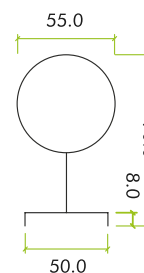

ZPS200

SPECIFICATION

- Rose diameter: 50mm
- Ball diameter: 55mm
- Ball projection: 90mm
- Bolt through centres: 38mm c/c
- ZPS 304 Grade material
- Satin stainless steel finish

SUITABILITY

TECHNICAL

CODE	DESCRIPTION	FINISH
ZPS200SS	Ball mortise knob - screw on rose (unsprung)	Satin Stainless
 <p>For more information please contact us today: ERA Home Security T/A Zoo Hardware, Unit B, Dukes Drive, Kingmoor Park North, Carlisle, Cumbria CA6 4SH</p> <p>Call: 01228 672900 Fax: 01228 672928 Email: sales@zoo-hardware.co.uk Web: www.zoohardware.co.uk</p>		 <p>FM 668401 EMS 668402</p>