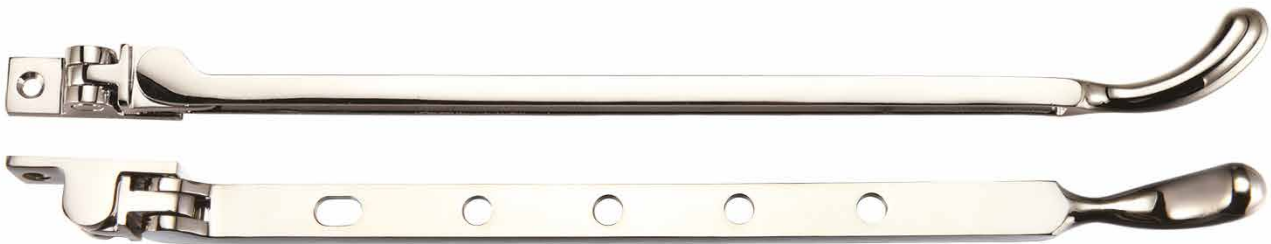

FULTON & BRAY

— FINEST BRASSWARE —

FB102

TECHNICAL SPECIFICATION SHEET

PRODUCT SPECIFICATIONS

- Traditional bulb end design
- 300mm / 12"
- Face-fix

CODE	DESCRIPTION	FINISH
FB102	Bulb End Casement Stay - 300mm	Polished Brass
FB102CP	Bulb End Casement Stay - 300mm	Polished Chrome
FB102SC	Bulb End Casement Stay - 300mm	Satin Chrome
FB102PVDN	Bulb End Casement Stay - 300mm	PVD Nickel
FB102PVDSN	Bulb End Casement Stay - 300mm	PVD Satin Nickel
	<p>For more information please contact us today: Zoo Hardware Ltd, Unit B, Dukes Drive, Kingmoor Park North, Carlisle, Cumbria CA6 4SH</p> <p>Call: 01228 672900 Fax: 01228 672928 Email: sales@zoo-hardware.co.uk Web: www.zoohardware.co.uk</p>	  <p>URS is a member of Registrar of Standards (Holdings) Ltd.</p>