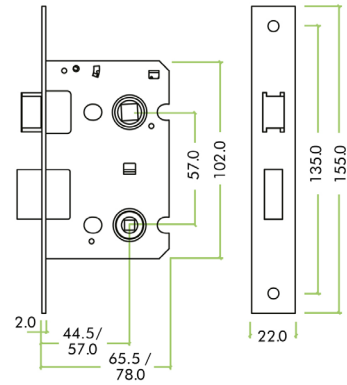

ZBC64 SERIES

Bathroom Lock 2.5" - 57MM C/C

ZBC64FB

ZBC64RSS

TECHNICAL SPECIFICATION

PRODUCT FEATURES

- 57mm c/c

CERTIFICATION

- UKCA marked (Certificate AG8016)
- CE marked (Certificate AG7931)

1121-CPR-UK-AC8016

2812-CPR-AG7931

CORNER OPTIONS

- Square
- Radius

TECHNICAL

CODE	DESCRIPTION	FINISH
ZBC64SS / RSS	Bathroom Lock 2.5" - 57mm c/c - Square / Radius	Satin Stainless
ZBC64PVD / RPVD	Bathroom Lock 2.5" - 57mm c/c - Square / Radius	PVD
ZBC64PS	Bathroom Lock 2.5" - 57mm c/c - Square	Polished Stainless
ZBC64PCB	Bathroom Lock 2.5" - 57mm c/c - Square	Powder Coat Black
ZBC64FB	Bathroom Lock 2.5" - 57mm c/c - Square	Florentine Bronze