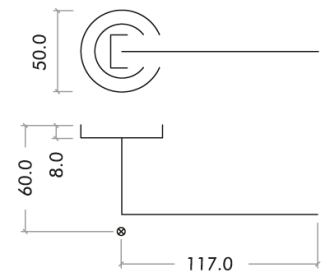

TECHNICAL SPECIFICATION SHEET

ROSSO MANIGLIE
ELEGANZA CON STILE

RM030

RM030CP

RM030SC

CODE	FINISH
RM030CP	Polished Chrome
RM030SC	Satin Chrome

SPECIFICATION

- Italian inspired design
- Zinc base material
- 50 x 8mm sprung round rose
- Fixings included
- Suitable for 35-54mm thickness timber doors

SUITABILITY

STANDARDS

TECHNICAL

CODE	DESCRIPTION	ADDITIONAL INFO.
RM030CP	Pavo lever on round rose	Sprung rose
RM030SC	Pavo lever on round rose	Sprung rose

For more information please contact us today:
 Zoo Hardware, Unit B, Dukes Drive,
 Kingmoor Park North, Carlisle, Cumbria CA6 4SH