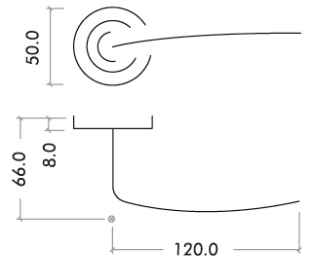

TECHNICAL SPECIFICATION SHEET

ROSSO MANIGLIE
ELEGANZA CON STILE

RM040

RM040CP

RM040SC

CODE	FINISH
RM040CP	Polished Chrome
RM040SC	Satin Chrome

SPECIFICATION

- Italian inspired design
- Zinc base material
- 50 x 8mm sprung round rose
- Fixings included
- Suitable for 35-54mm thickness timber doors

SUITABILITY

STANDARDS

TECHNICAL

CODE	DESCRIPTION	ADDITIONAL INFO.
RM040CP	Cygnus lever on round rose	Sprung rose
RM040SC	Cygnus lever on round rose	Sprung rose

For more information please contact us today:
 Zoo Hardware, Unit B, Dukes Drive,
 Kingmoor Park North, Carlisle, Cumbria CA6 4SH