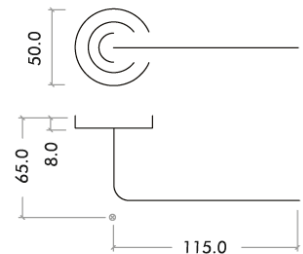

- Italian inspired design
- Zinc base material
- 50 x 8mm sprung round rose
- Fixings included
- Suitable for 35-54mm thickness timber doors

SUITABILITY

STANDARDS

TECHNICAL

CODE	DESCRIPTION	ADDITIONAL INFO.
RM070CP	Corvus lever on round rose	Sprung rose
RM070SC	Corvus lever on round rose	Sprung rose
RM070OMB	Corvus lever on round rose	Sprung rose