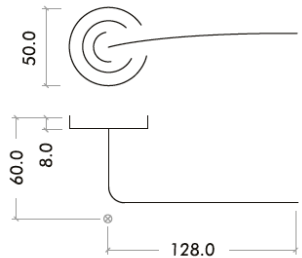

SPECIFICATION

- Italian inspired design
- Zinc base material
- 50 x 50 x 8mm sprung round rose
- Fixings included
- Suitable for 35-54mm thickness timber doors

SUITABILITY

STANDARDS

TECHNICAL

CODE	DESCRIPTION	ADDITIONAL INFO.
RM060CP	Aries lever on round rose	Sprung rose
RM060SC	Aries lever on round rose	Sprung rose
RM060OMB	Aries lever on round rose	Sprung rose
RM060PCB	Aries lever on round rose	Sprung rose