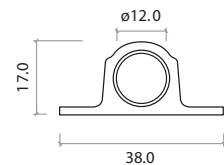

FULTON & BRAY

— FINEST BRASSWARE —

FB60 / 61 / 62 / 63 / 64 / 65

TECHNICAL SPECIFICATION SHEET

PRODUCT SPECIFICATIONS

- Three keeps & screws
- 12mm bolt diameter
- Face-fix

STANDARDS

SUITABILITY

TECHNICAL

CODE	DESCRIPTION	FINISH	ADDITIONAL INFO.
FB60	Architectural barrel bolt	PB / CP / SC	100 x 38mm
FB61	Architectural barrel bolt	PB / CP / SC	150 x 38mm
FB62	Architectural barrel bolt	PB / CP / SC	200 x 38mm
FB63	Architectural barrel bolt	PB / CP / SC	300 x 38mm
FB64	Architectural barrel bolt	PB / SC	450 x 38mm
FB65	Architectural barrel bolt	PB / CP / SC	600 x 38mm