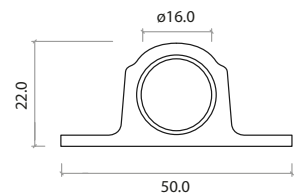

FULTON & BRAY

— FINEST BRASSWARE —

FB75 / 76 / 77 / 78 / 79

TECHNICAL SPECIFICATION SHEET

PRODUCT SPECIFICATIONS

- Three keeps & screws
- 16mm bolt diameter
- Face-fix

STANDARDS

SUITABILITY

TECHNICAL

CODE	DESCRIPTION	FINISH	ADDITIONAL INFO.
FB75	Architectural barrel bolt - heavy duty	PB / CP / SC	200 x 50mm
FB76	Architectural barrel bolt - heavy duty	PB / CP / SC	300 x 50mm
FB77	Architectural barrel bolt - heavy duty	PB / CP	450 x 50mm
FB78	Architectural barrel bolt - heavy duty	PB / CP / SC	600 x 50mm
FB79	Architectural barrel bolt - heavy duty	PB / CP	900 x 50mm
		<p>For more information please contact us today: Call: 01228 672900 Fax: 01228 672928 Email: sales@zoo-hardware.co.uk Web: www.zoohardware.co.uk</p> <p>Zoo Hardware Ltd, Unit B, Dukes Drive Kingmoor Park North, Carlisle, Cumbria CA6 4SH</p>	
		  <p>URS is a member of Registrar of Standards (Holdings) Ltd.</p>	