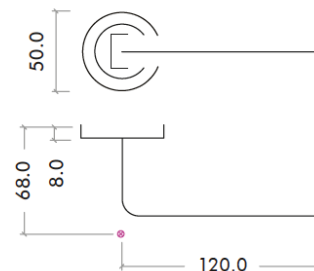

TECHNICAL SPECIFICATION SHEET

ROSSOMANIGLIE
ELEGANZA CON STILE

RM090

RM090CP

RM090SC

RM090OMB

RM090PCB

CODE	FINISH
RM090CP	Polished Chrome
RM090SC	Satin Chrome
RM090OMB	Oscuro Matt Black
RM090PCB	Powder Coat Black

SPECIFICATION

- Italian inspired design
- Zinc base material
- 50 x 8mm sprung round rose
- Fixings included
- Suitable for 35-54mm thickness timber doors

SUITABILITY

STANDARDS

TECHNICAL

CODE	DESCRIPTION	ADDITIONAL INFO.
RM090CP	Lyra lever on round rose	Sprung rose
RM090SC	Lyra lever on round rose	Sprung rose
RM090OMB	Lyra lever on round rose	Sprung rose
RM090PCB	Lyra lever on round rose	Sprung rose