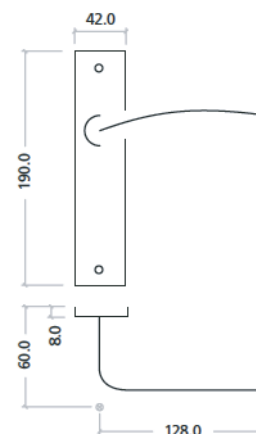

TECHNICAL SPECIFICATION SHEET

ROSSOMANIGLIE
ELEGANZA CON STILE

RM061 / 62 / 63

RM061CP

RM061EPSC

RM062CP

RM063SC

CODE	FINISH
RM061CP	Polished Chrome
RM061SC	Satin Chrome
RM061EPCP	Polished Chrome
RM061EPSC	Satin Chrome
RM062CP	Polished Chrome
RM063CP	Polished Chrome
RM063SC	Satin Chrome

SUITABILITY

STANDARDS

TECHNICAL

SPECIFICATION

- Italian inspired design
- Zinc base material
- 42 X 190mm backplate
- Finishes included
- Suitable for 35-54mm thickness timber doors

CODE	DESCRIPTION	FINISHES	ADDITIONAL INFO.
RM061	Aries lever on lock backplate	CP / SC	57mm c/c
RM061EP	Aries lever on euro lock backplate	CP / SC	47.5mm c/c
RM062	Aries lever on latch backplate	CP / SC	
RM063	Aries lever on bathroom backplate	CP / SC	57mm c/c