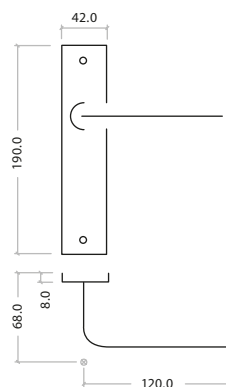

ROSSOMANIGLIE

ELEGANZA CON STILE

RM091 / 92 / 93

TECHNICAL SPECIFICATION

RM091CP

RM091EPCP

RM092CP

RM093SC

CODE	FINISH
RM091CP	Polished Chrome
RM091EPCP	Polished Chrome
RM092CP	Polished Chrome
RM092SC	Satin Chrome
RM093CP	Polished Chrome
RM093SC	Satin Chrome

SUITABLE

DIMENSIONS

SPECIFICATIONS

- Italian inspired design
- Zinc base material
- 42 x 190mm backplate
- Fixings included
- Suitable for 35 - 54mm thickness timber doors

CODE	DESCRIPTION	FINISHES	ADDITIONAL INFO.
RM091	Lyra lever on lock backplate	CP	57mm c/c
RM091EP	Lyra lever on euro lock backplate	CP	47.5mm c/c
RM092	Lyra lever on latch backplate	CP / SC	
RM093	Lyra lever on bathroom backplate	CP / SC	57mm c/c