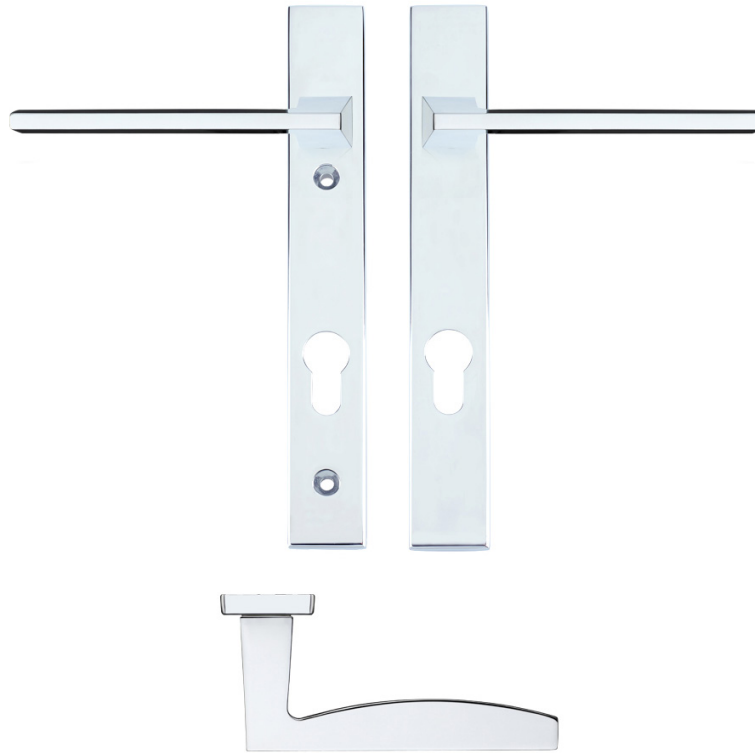

TECHNICAL SPECIFICATION SHEET

ROSSO MANIGLIE
ELEGANZA CON STILE

RM03NP92

RM03NP92CP

CODE	FINISH
RM03NP92CP	Polished Chrome
RM03NP92SC	Satin Chrome

SPECIFICATION

- Italian inspired design
- Zinc base material
- 32 x 220mm backplate
- Unsprung non-handed lever
- Suitable for multi-point locks
- Fixings included

SUITABILITY

STANDARDS

TECHNICAL

CODE	DESCRIPTION	ADDITIONAL INFO.
RM03NP92CP	Pavo lever on narrow backplate	92mm c/c (Euro)
RM03NP92SC	Pavo lever on narrow backplate	92mm c/c (Euro)

For more information please contact us today:
 Zoo Hardware, Unit B, Dukes Drive,
 Kingmoor Park North, Carlisle, Cumbria CA6 4SH