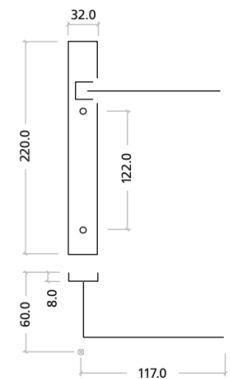

TECHNICAL SPECIFICATION SHEET

ROSSO MANIGLIE
ELEGANZA CON STILE

RM03NP92

RM03NP92CP

CODE	FINISH
RM03NP92CP	Polished Chrome
RM03NP92SC	Satin Chrome

SPECIFICATION

- Italian inspired design
- Zinc base material
- 32 x 220mm backplate
- Unsprung non-handed lever
- Suitable for multi-point locks
- Fixings included

SUITABILITY

STANDARDS

TECHNICAL

CODE	DESCRIPTION	ADDITIONAL INFO.
RM03NP92CP	Pavo lever on narrow backplate	92mm c/c (Euro)
RM03NP92SC	Pavo lever on narrow backplate	92mm c/c (Euro)

For more information please contact us today:
 Zoo Hardware, Unit B, Dukes Drive,
 Kingmoor Park North, Carlisle, Cumbria CA6 4SH