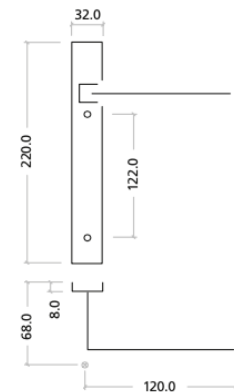

# TECHNICAL SPECIFICATION SHEET

**ROSSO MANIGLIE**  
ELEGANZA CON STILE

**RM12NP92**

RM12NP92CP

CODE	FINISH
RM12NP92CP	Polished Chrome
RM12NP92SC	Satin Chrome

**SPECIFICATION**

- Italian inspired design
- Zinc base material
- 32 x 220mm backplate
- Unsprung non-handed lever
- Suitable for multi-point locks
- Fixings included

**SUITABILITY**

**STANDARDS**

**TECHNICAL**

CODE	DESCRIPTION	FINISHES	ADDITIONAL INFO.
RM12NP92CP	Vela lever on narrow backplate	CP	92mm c/c (Euro)
RM12NP92SC	Vela lever on narrow backplate	SC	92mm c/c (Euro)