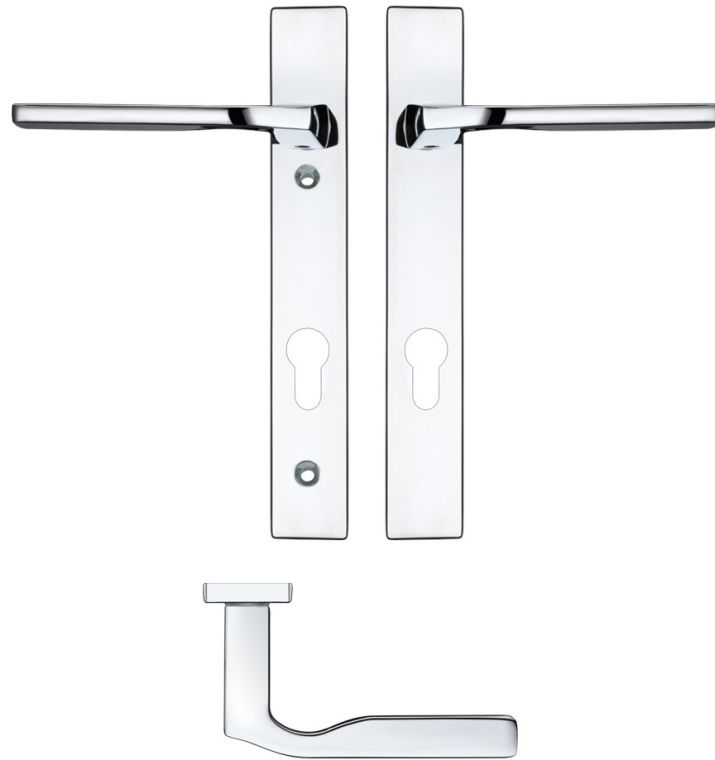

# TECHNICAL SPECIFICATION SHEET

**ROSSO MANIGLIE**  
ELEGANZA CON STILE

**RM12NP92**

RM12NP92CP

CODE	FINISH
RM12NP92CP	Polished Chrome
RM12NP92SC	Satin Chrome

**SPECIFICATION**

- Italian inspired design
- Zinc base material
- 32 x 220mm backplate
- Unsprung non-handed lever
- Suitable for multi-point locks
- Fixings included

**SUITABILITY**

**STANDARDS**

**TECHNICAL**

CODE	DESCRIPTION	FINISHES	ADDITIONAL INFO.
RM12NP92CP	Vela lever on narrow backplate	CP	92mm c/c (Euro)
RM12NP92SC	Vela lever on narrow backplate	SC	92mm c/c (Euro)