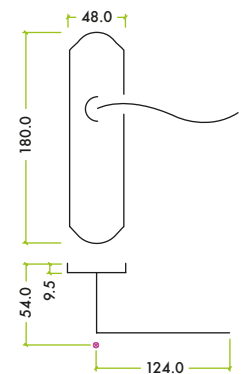

CODE	DESCRIPTION	FINISH	ADDITIONAL INFO.
PR071FB	Project Lincoln lever on backplate	FB	Standard profile backplate
For more information please contact us today: Call: 01228 672900 Fax: 01228 672928 Email: sales@zoo-hardware.co.uk Web: www.zoohardware.co.uk ZOO Hardware Ltd, Unit B, Dukes Drive Kingmoor Park North, Carlisle, Cumbria CA6 4SH		URS is a member of Registrar of Standards (Holdings) Ltd.