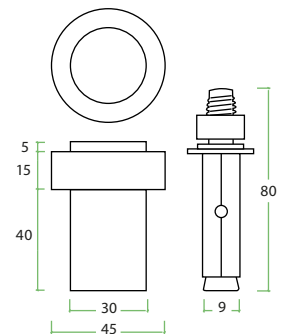

**ZAS91**

**CODE**

**FINISH**

**ZAS91SS**

SATIN STAINLESS

**PRODUCT SPECIFICATIONS**

- Heavy duty floor mounted door stop
- Concealed fix
- 60mm projection
- 45mm diameter (inc. rubber)
- Stainless steel material
- Supplied with fixings
- 10 year mechanical guarantee

**STANDARDS**

**SUITABILITY**

**TECHNICAL**

CODE	DESCRIPTION	FINISH	ADDITIONAL INFO.
ZAS91SS	Heavy duty door stop	SS	Floor mounted
 <p><b>For more information please contact us today:</b>  <b>Call: 01228 672900</b>  <b>Fax: 01228 672928</b>  <b>Email: <a href="mailto:sales@zoo-hardware.co.uk">sales@zoo-hardware.co.uk</a></b>  <b>Web: <a href="http://www.zoohardware.co.uk">www.zoohardware.co.uk</a></b></p> <p>ZOO Hardware Ltd, Unit B, Dukes Drive                      Kingmoor Park North, Carlisle, Cumbria CA6 4SH</p> <div style="display: flex; justify-content: space-around;">   </div> <p><small>URS is a member of Registrar of Standards (Holdings) Ltd.</small></p>			