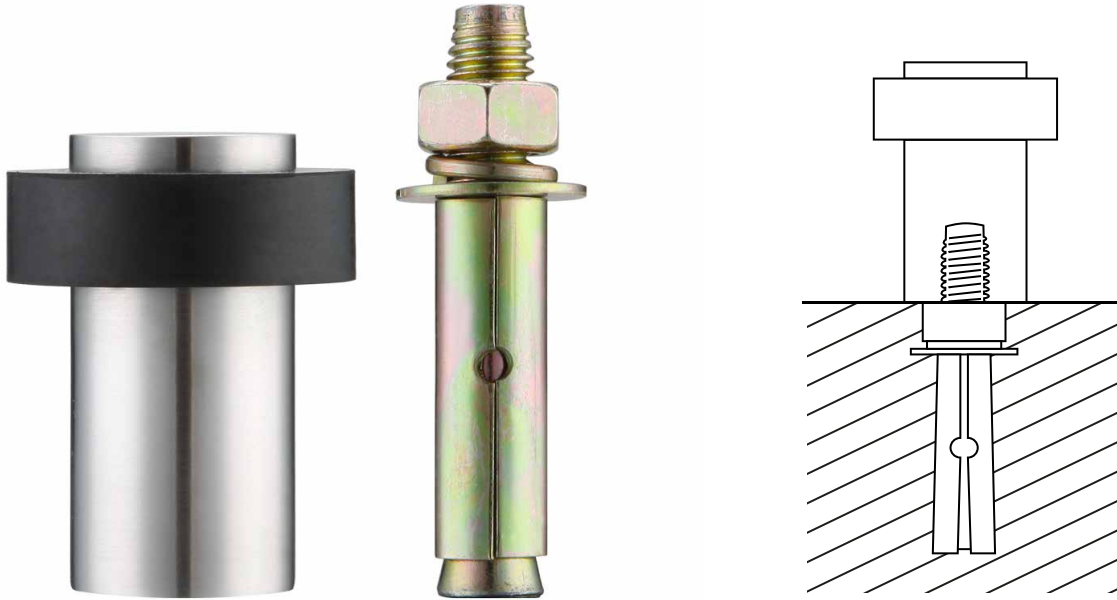

**ZAS91**

**CODE**

**FINISH**

**ZAS91SS**

SATIN STAINLESS

**PRODUCT SPECIFICATIONS**

- Heavy duty floor mounted door stop
- Concealed fix
- 60mm projection
- 45mm diameter (inc. rubber)
- Stainless steel material
- Supplied with fixings
- 10 year mechanical guarantee

**STANDARDS**

**SUITABILITY**

**TECHNICAL**

CODE	DESCRIPTION	FINISH	ADDITIONAL INFO.
ZAS91SS	Heavy duty door stop	SS	Floor mounted
 <p><b>For more information please contact us today:</b>  <b>Call: 01228 672900</b>  <b>Fax: 01228 672928</b>  <b>Email: <a href="mailto:sales@zoo-hardware.co.uk">sales@zoo-hardware.co.uk</a></b>  <b>Web: <a href="http://www.zoohardware.co.uk">www.zoohardware.co.uk</a></b></p> <p>ZOO Hardware Ltd, Unit B, Dukes Drive                      Kingmoor Park North, Carlisle, Cumbria CA6 4SH</p> <div style="display: flex; justify-content: space-around;">   </div> <p><small>URS is a member of Registrar of Standards (Holdings) Ltd.</small></p>			