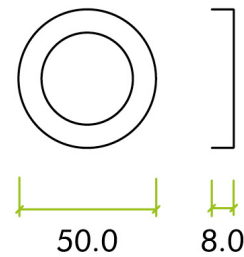

- Italian inspired design
- Brass material
- 50mm screw on rose diameter
- Fixings included

FINISHES

- Polished Brass
- Polished Chrome
- PVD Brass
- Satin Chrome

SUITABLE

TECHNICAL

CODE	DESCRIPTION	FINISH
FB004	5mm Turn & Release on Round Rose	Polished Brass
FB004CP	5mm Turn & Release on Round Rose	Polished Chrome
FB004PVD	5mm Turn & Release on Round Rose	PVD Brass
FB004SC	5mm Turn & Release on Round Rose	Satin Chrome
	<p>For more information please contact us today: ERA Home Security T/A Zoo Hardware, Unit B, Dukes Drive, Kingmoor Park North, Carlisle, Cumbria CA6 4SH</p> <p>Call: 01228 672900 Fax: 01228 672928 Email: sales@zoo-hardware.co.uk Web: www.zoohardware.co.uk</p>	 <p>FM 668401 EMS 668402</p>