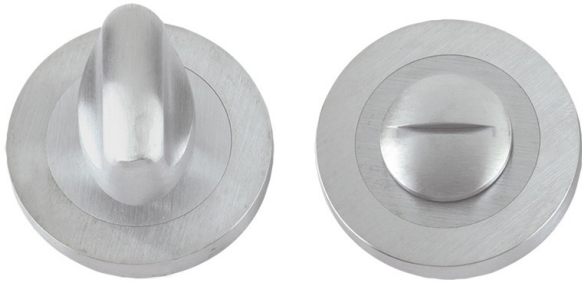

FB004

TURN & RELEASE ON ROUND ROSE

FB004SC

FB004

FB004CP

FB004PVD

TECHNICAL SPECIFICATION

PRODUCT FEATURES

- Italian inspired design
- Brass material
- 50mm screw on rose diameter
- Fixings included

FINISHES

- Polished Brass
- Polished Chrome
- PVD Brass
- Satin Chrome

SUITABLE

TECHNICAL

CODE	DESCRIPTION	FINISH
FB004	5mm Turn & Release on Round Rose	Polished Brass
FB004CP	5mm Turn & Release on Round Rose	Polished Chrome
FB004PVD	5mm Turn & Release on Round Rose	PVD Brass
FB004SC	5mm Turn & Release on Round Rose	Satin Chrome
	<p>For more information please contact us today: ERA Home Security T/A Zoo Hardware, Unit B, Dukes Drive, Kingmoor Park North, Carlisle, Cumbria CA6 4SH</p> <p>Call: 01228 672900 Fax: 01228 672928 Email: sales@zoo-hardware.co.uk Web: www.zoohardware.co.uk</p>	 <p>FM 668401 EMS 668402</p>