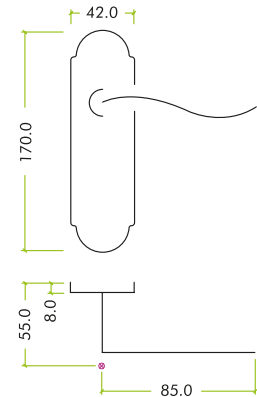

FULTON & BRAY

— FINEST BRASSWARE —

FB013

TECHNICAL SPECIFICATION SHEET

PRODUCT SPECIFICATIONS

- Brass material
- Face-fix backplate
- Supplied with wood screws
- BS EN 1634-1
- Backplate dimensions: 42 x 170mm
- 57mm c/c

STANDARDS

TECHNICAL

CODE	DESCRIPTION	FINISH	ADDITIONAL INFO
FB013	Oxford lever on backplate	Polished Brass	Bathroom backplate
FB013CP	Oxford lever on backplate	Polished Chrome	Bathroom backplate
FB013SC	Oxford lever on backplate	Satin Chrome	Bathroom backplate
	<p>For more information please contact us today: Zoo Hardware Ltd, Unit B, Dukes Drive, Kingmoor Park North, Carlisle, Cumbria CA6 4SH</p> <p>Call: 01228 672900 Fax: 01228 672928 Email: sales@zoo-hardware.co.uk Web: www.zoohardware.co.uk</p>	  <p>URS is a member of Registrar of Standards (Holdings) Ltd.</p>	