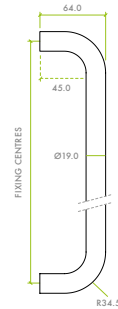

TECHNICAL SPECIFICATION SHEET

ZCSD150B-600B

SPECIFICATION

- 19mm diameter hollow tubular construction
- Grade 304 stainless steel
- Supplied with 2 M8x65mm bolt-through fixings
- Fire tested suitable for 30 & 60 min timber doors
- 10 year mechanical guarantee

SUITABILITY

STANDARDS

TECHNICAL

CODE	DESCRIPTION	FINISH
ZCSD150BS	19mm x 150mm Bolt Fix 'D' Pull Handle	Satin Stainless
ZCSD150BP	19mm x 150mm Bolt Fix 'D' Pull Handle	Polished Stainless
ZCSD225BS	19mm x 225mm Bolt Fix 'D' Pull Handle	Satin Stainless
ZCSD225BP	19mm x 225mm Bolt Fix 'D' Pull Handle	Polished Stainless
ZCSD300BS	19mm x 300mm Bolt Fix 'D' Pull Handle	Satin Stainless
ZCSD300BP	19mm x 300mm Bolt Fix 'D' Pull Handle	Polished Stainless
ZCSD300-PCB	19mm x 300mm Bolt Fix 'D' Pull Handle	Powder Coated Matt Black
ZCSD300-PVDBZ	19mm x 300mm Bolt Fix 'D' Pull Handle	PVD Bronze
ZCSD300-PVDSB	19mm x 300mm Bolt Fix 'D' Pull Handle	PVD Satin Brass
ZCSD300-PCW	19mm x 300mm Bolt Fix 'D' Pull Handle	Powder Coated Matt White
ZCSD425BS	19mm x 425mm Bolt Fix 'D' Pull Handle	Satin Stainless
ZCSD425BP	19mm x 425mm Bolt Fix 'D' Pull Handle	Polished Stainless
ZCSD425-PCB	19mm x 425mm Bolt Fix 'D' Pull Handle	Powder Coated Matt Black
ZCSD425-PVDBZ	19mm x 425mm Bolt Fix 'D' Pull Handle	PVD Bronze
ZCSD425-PVDSB	19mm x 425mm Bolt Fix 'D' Pull Handle	PVD Satin Brass
ZCSD425-PCW	19mm x 425mm Bolt Fix 'D' Pull Handle	Powder Coated Matt White
ZCSD600BS	19mm x 600mm Bolt Fix 'D' Pull Handle	Satin Stainless
ZCSD600BP	19mm x 600mm Bolt Fix 'D' Pull Handle	Polished Stainless