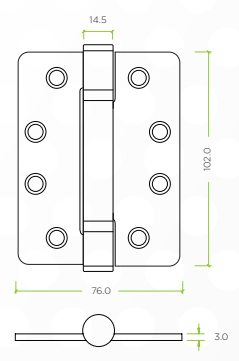

VHP243R

SPECIFICATION

- BS EN 1935: 2002 Grade 14
- Grade 201 stainless steel
- Self lubricating hinge
- Low maintenance hinge
- Up to 160kg door weight
- Standard Vier fitting template
- 102 x 76 x 3mm

4	7	7	1	1	4	0	14

BS EN 1935 : 2002 Grade 14

SUITABILITY

STANDARDS

2812-CPR-AC5060

TECHNICAL

CODE	DESCRIPTION	FINISH
VHP243RS	Grade 14 high performance hinge - Radius	Satin Stainless
VHP243RP	Grade 14 high performance hinge - Radius	Polished Stainless
VHP243R-PVDBZ	Grade 14 high performance hinge - Radius	PVD Bronze
VHP243R-PVDSB	Grade 14 high performance hinge - Radius	PVD Satin Brass
VHP243R-PVDBLK	Grade 14 high performance hinge - Radius	PVD Black
VHP243R-PCB	Grade 14 high performance hinge - Radius	Powder Coat Black
VHP243R-PCW	Grade 14 high performance hinge - Radius	Powder Coat White

For more information please contact us today:
ERA Home Security T/A Zoo Hardware,
Unit B, Dukes Drive, Kingmoor Park North,
Carlisle, Cumbria CA6 4SH

Call: 01228 672900
Fax: 01228 672928
Email: sales@zoo-hardware.co.uk