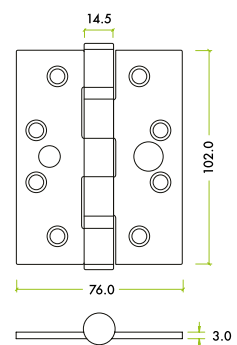

ZHSSDB243

ZHSSDB243SS

ZHSSDB243RSS

SPECIFICATION

- Dimensions : 102 x 76 x 3mm
- CE Grade 13 tested : BS EN 1935
- Grade 201 stainless steel
- Fire tested suitable for 30 & 60 minute timber doors

4	7	6	1	1	4	1	13

BS EN 1935 : 2002 Grade 13

SUITABILITY

STANDARDS

CE UK certifiere
2812 CA CF849

2812-CPR-AC5003

TECHNICAL

CODE	DESCRIPTION	FINISH
ZHSSDB243	Security Dog Bolt Grade 13 Ball Bearing Hinge	Satin Stainless
ZHSSDB243R	Security Dog Bolt Grade 13 Ball Bearing Hinge - Radius	Satin Stainless
<p>For more information please contact us today: ERA Home Security T/A Zoo Hardware, Unit B, Dukes Drive, Kingmoor Park North, Carlisle, Cumbria CA6 4SH</p> <p>Call: 01228 672900 Fax: 01228 672928 Email: sales@zoo-hardware.co.uk Web: www.zoohardware.co.uk</p>		